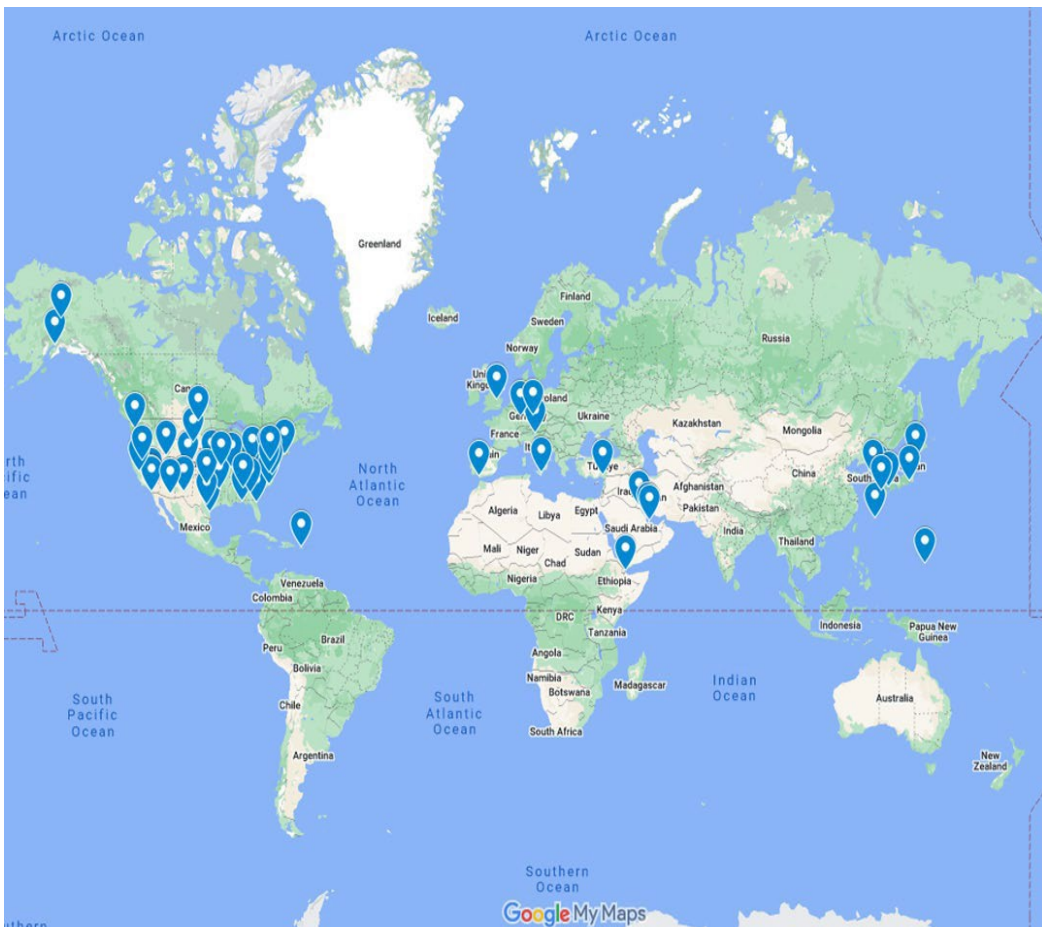

Disposition Services Site Location

Key Words Search Enter Search Value: ?

UNITED STATES

OTHER COUNTRIES

[Collapse All](#) [Expand All](#)

[Collapse All](#) [Expand All](#)

- ☐ Alabama
- ☐ Alaska
- ☐ Arizona
- ☐ California
- ☐ Colorado
- ☐ Connecticut

- ☐ Africa
- ☐ Bahrain
- ☐ Germany
- ☐ Italy
- ☐ Japan
- ☐ Korea

LEA can search DLA Disposition Services Site locations.
Note: Can search by map, zip code, or drop-down search.