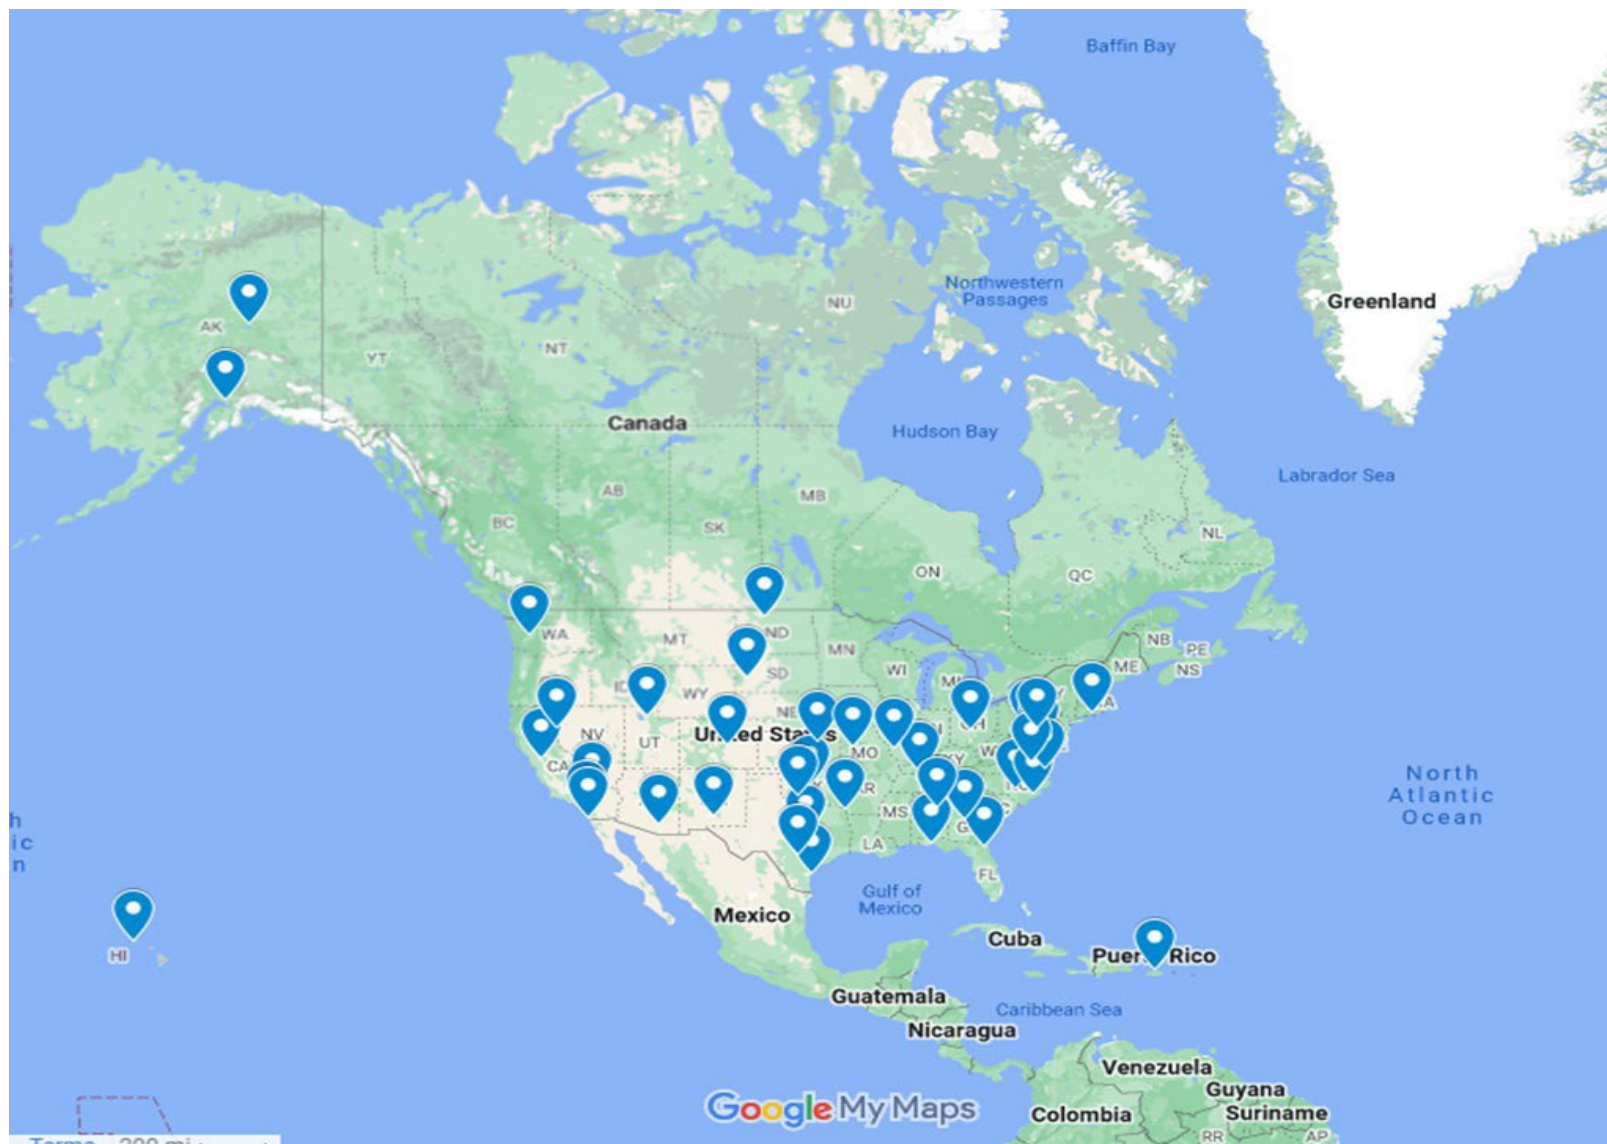

## UNITED STATES

## OTHER COUNTRIES

[Collapse All](#) [Expand All](#)

[Collapse All](#) [Expand All](#)

- Alabama
- Alaska
- Arizona
- California
- Colorado
- Connecticut

- Africa
- Bahrain
- Germany
- Italy
- Japan
- Korea

LEA can search DLA Disposition Services Site locations.  
**Note:** Can search by map, zip code, or drop-down search.

# Disposition Services Site Location

Zoom in on the United States.

Each blue locator pin indicates a DLA Disposition Services Site.