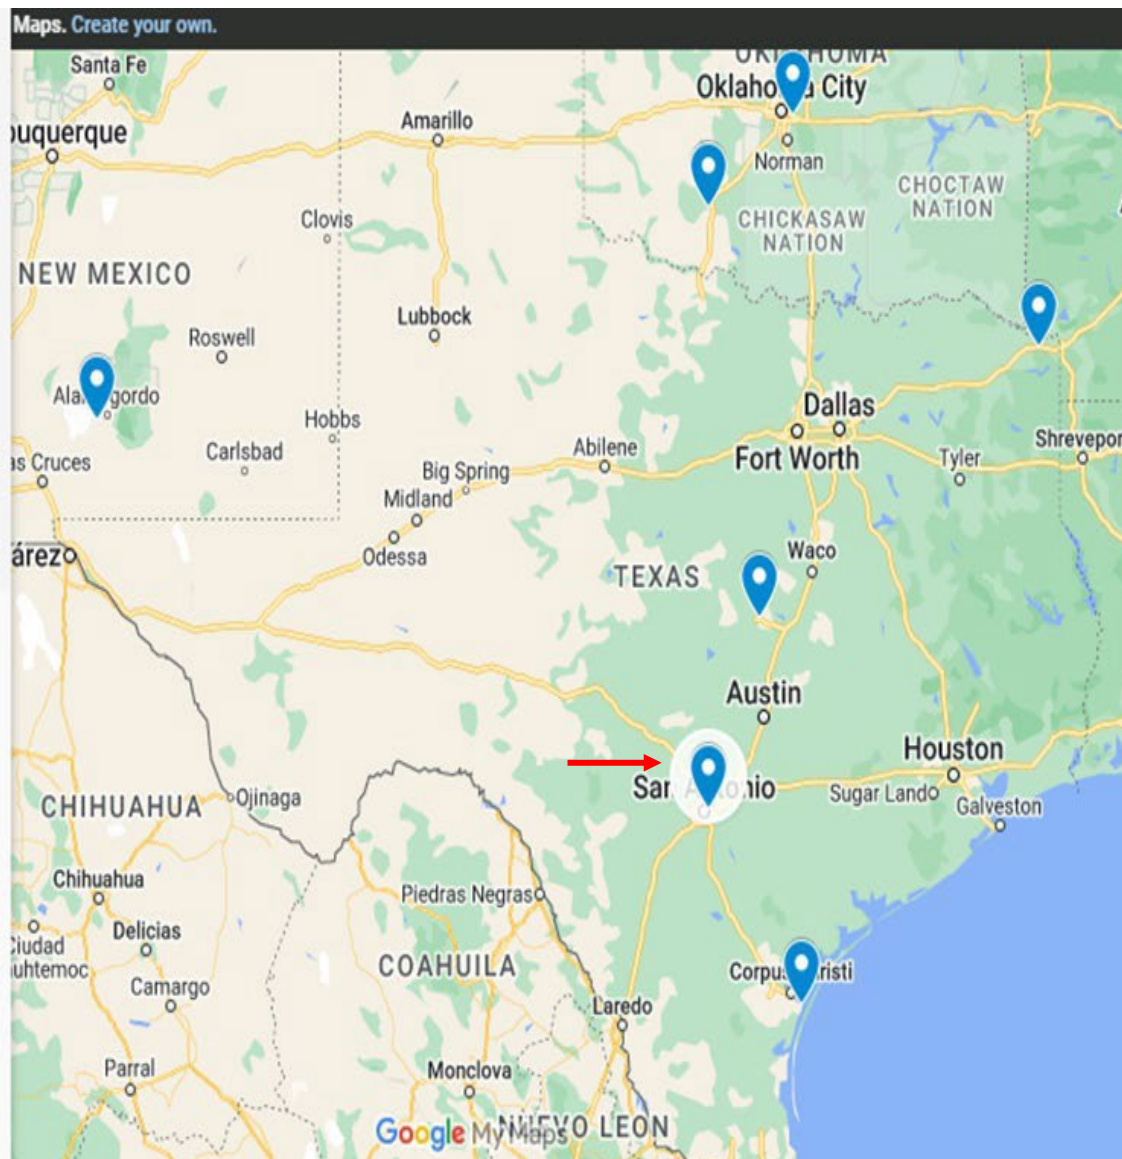

## OTHER COUNTRIES

[Collapse All](#) [Expand All](#)

[Collapse All](#) [Expand All](#)

- Alabama
- Alaska
- Arizona
- California
- Colorado
- Connecticut

- Africa
- Bahrain
- Germany
- Italy
- Japan
- Korea

# Disposition Services Site Location

Zoom in on the state desired.

Click on desired blue locator pin.

Click on hyperlink for site page information.

DLA Disposition Services Site Name

San Antonio

Site Page

[www.dla.mil/Disposition-Services/Find-Location/san-antonio/](http://www.dla.mil/Disposition-Services/Find-Location/san-antonio/)

Latitude

29.445194

Longitude

-98.442917